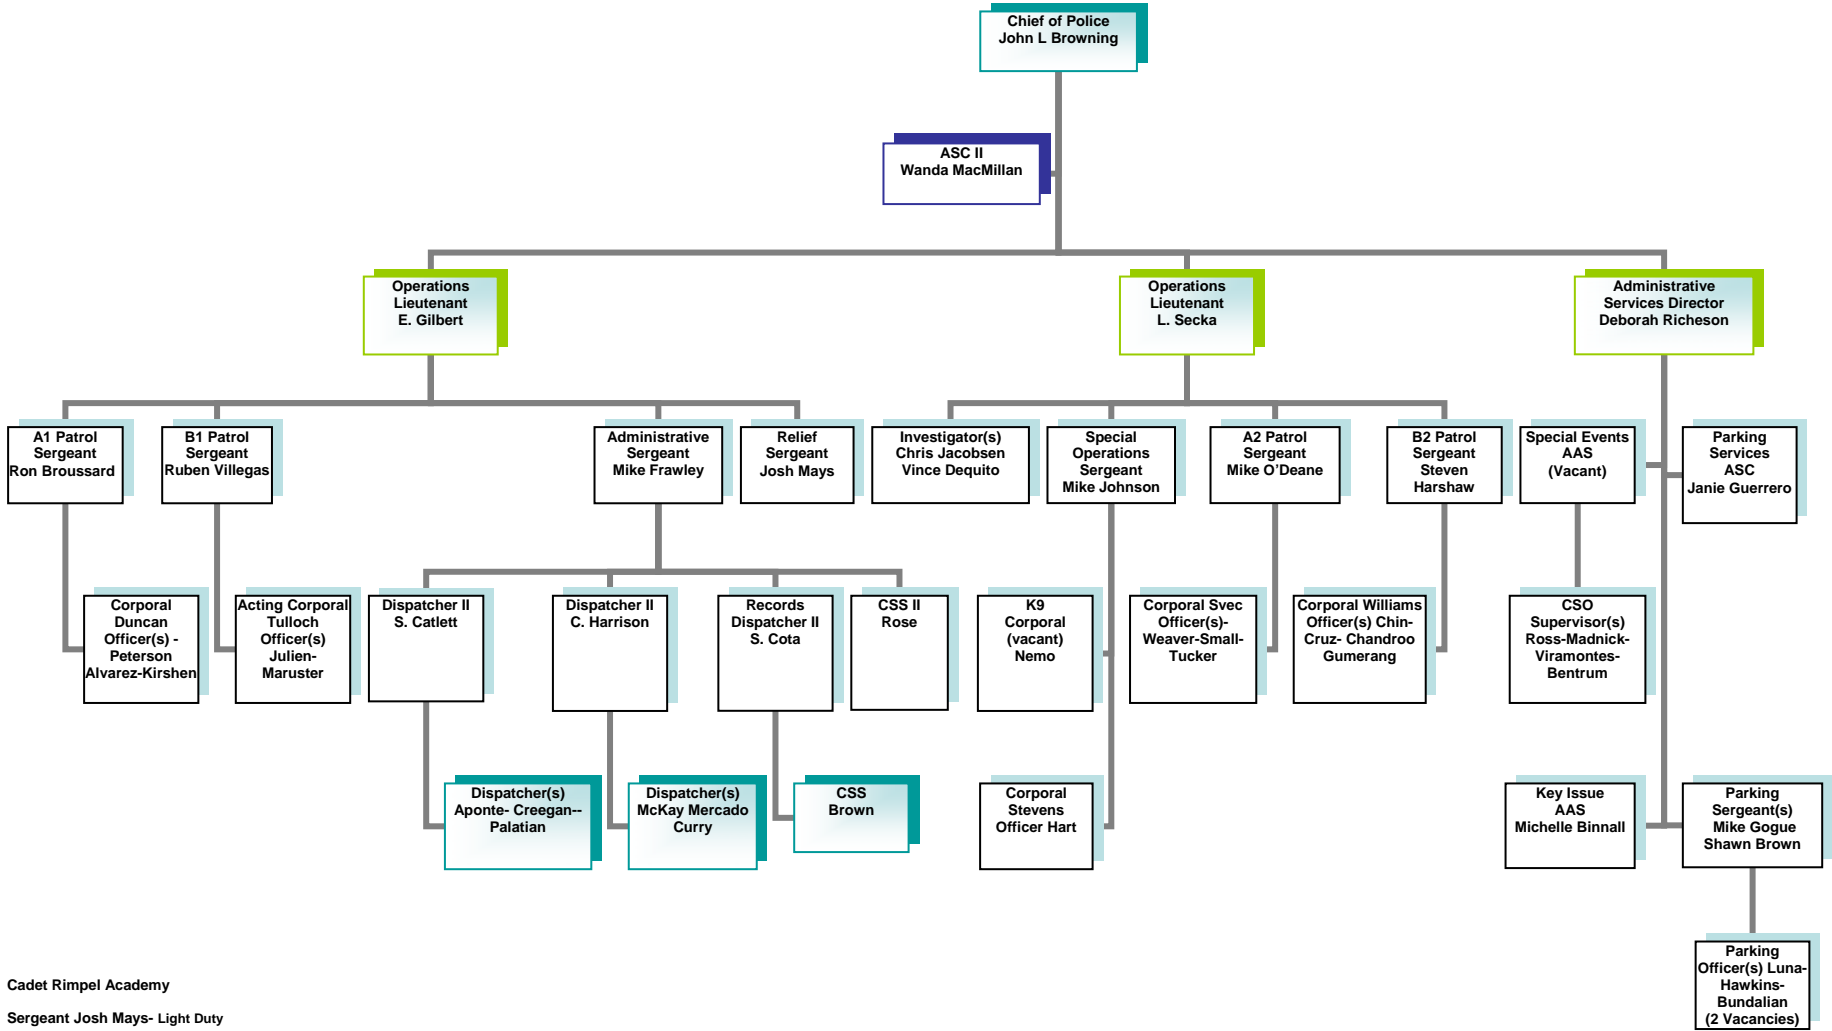

**SAN DIEGO STATE UNIVERSITY
POLICE DEPARTMENT
ORGANIZATION CHART**

Cadet Rimpel Academy
Sergeant Josh Mays- Light Duty
Officer Gumerang – Military Leave
Updated January 12, 2009

**SAN DIEGO STATE UNIVERSITY
POLICE DEPARTMENT
ORGANIZATION CHART**

**Responsibilities, Duties and Stipends
Managers-Sergeants-Corporals**

Operations Lieutenant Lamine Secka	Operations Lieutenant Eddie Gilbert	Administrative Sergeant Michael Frawley	Special Operations Sergeant Mike Johnson	Director of Auxiliary Services Debbie Richeson
PIO Strategic/Continuity Planning FTO Manager	Facility Manager Policy & Procedure Audits/Grants	Professional Standards EPREP Dispatch Records Evidence and Property	Tactical Action Plans Community Relations Volunteer Services K-9	Parking Key Issue/ASC Special Events CSO IT/Website

Sergeant Mays Relief Sergeant	Sergeant Villegas	Sergeant O'Deane	Sergeant Harshaw	Sergeant Broussard
Housing RAD Training/Professional Development Quartermaster Schedule	Fleet Bicycle Detail CRU	Trolley Liaison CPTED Coordinator	Field Evidence Coordinator FTO Coordinator	

Corporal Duncan	Corporal Williams	Corporal Svec	Corporal Stevens	Investigator Jacobsen	Investigator Dequito
RAD CPTED		CRU	Remote Site Liaison Gang Liaison SOU	Crimes Against Persons Pre-Employment Backgrounds	Crimes Against Property Firearm Training CRU PAS / Intox Coordinator